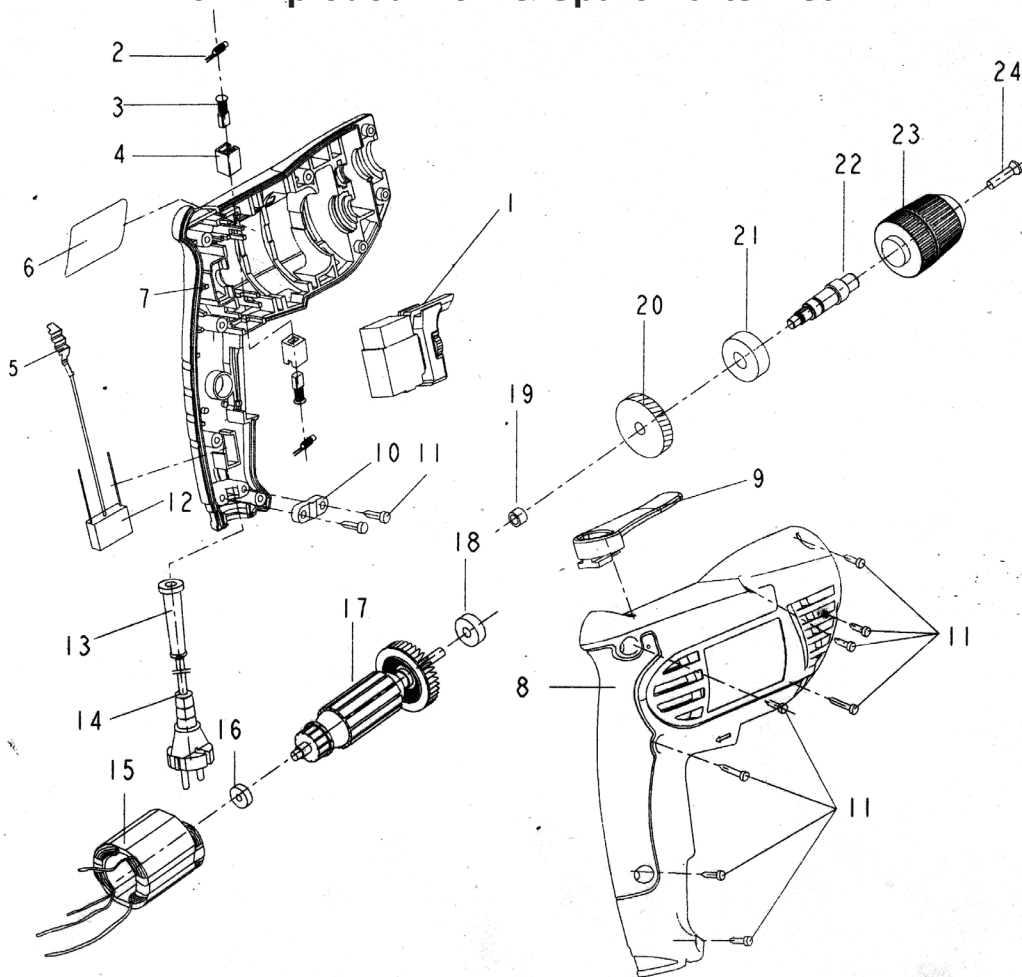

# RDP-ID32 Exploded view & Spare Parts List

Parts No.	Description
1	Switch
2	Inductor
3	Carbon brush
4	Brush holder
5	Flake
6	Lable
7	Housing-left
8	Housing-right
9	Draft bar
10	Cable clip
11	Tapping screw
12	Capacitor
13	Cable arbor
14	Cable
15	Stator
16	Bearing 626
17	Rotor
18	Bearing 627
19	Bearing
20	Gear
21	Bearing 6000
22	Output spindle
23	Chuck
24	Screw